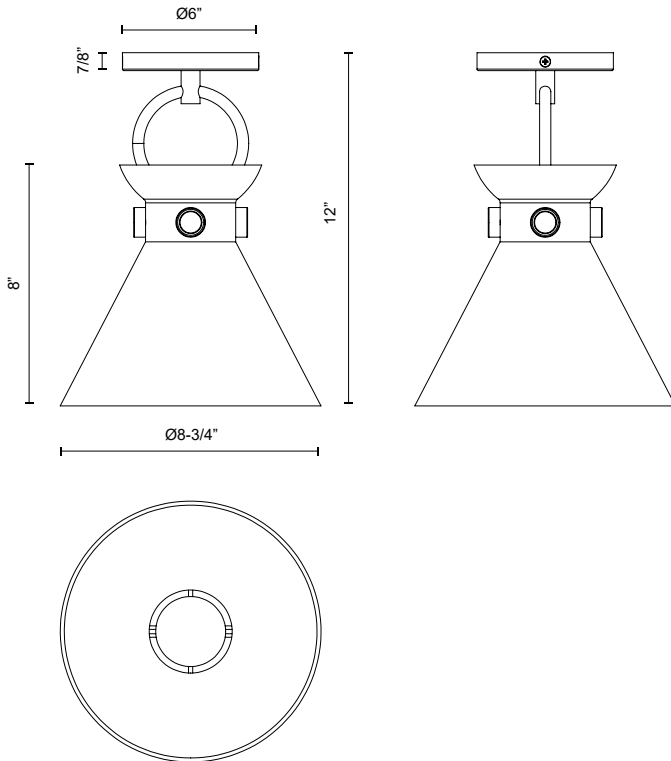

WWW.ALORAMOOD.COM