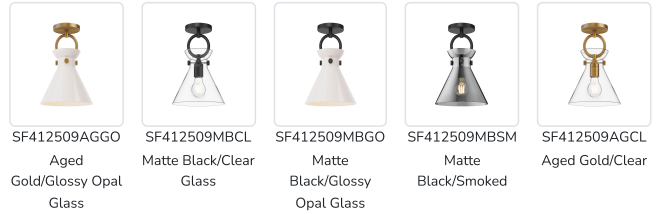

alora mood

P. 1.855.855.8926

CANADA: 19054 28TH Avenue Surrey - BC V3Z 6M3

USA: 3035 E. Lone Mountain Rd - Las Vegas, NV, 89081

EMERSON SF412509

FIXTURE DIMENSIONS	D8-3/4" x H12"
GLASS DETAILS	Clear Glass, Glossy Opal Glass or Smoked Glass
LAMP TYPE	E26
WATTAGE	1 x 60W
MAX WATTAGE	60W
BULB QTY	1
BULBS INCLUDED	No
VOLTAGE	120V
MATERIAL	Steel
LOCATION	Dry
CANOPY DIMENSIONS	D6" x H7/8"
BRAND	Alora Mood

[D - Diameter, L - Length, W - Width, H - Height, E - Extension]

AVAILABLE FINISHES:

SF412509AGGO Aged Gold/Glossy Opal Glass
 SF412509MBCL Matte Black/Clear Glass
 SF412509MBGO Matte Black/Glossy Opal Glass
 SF412509MBSM Matte Black/Smoked Glass
 SF412509AGCL Aged Gold/Clear Glass